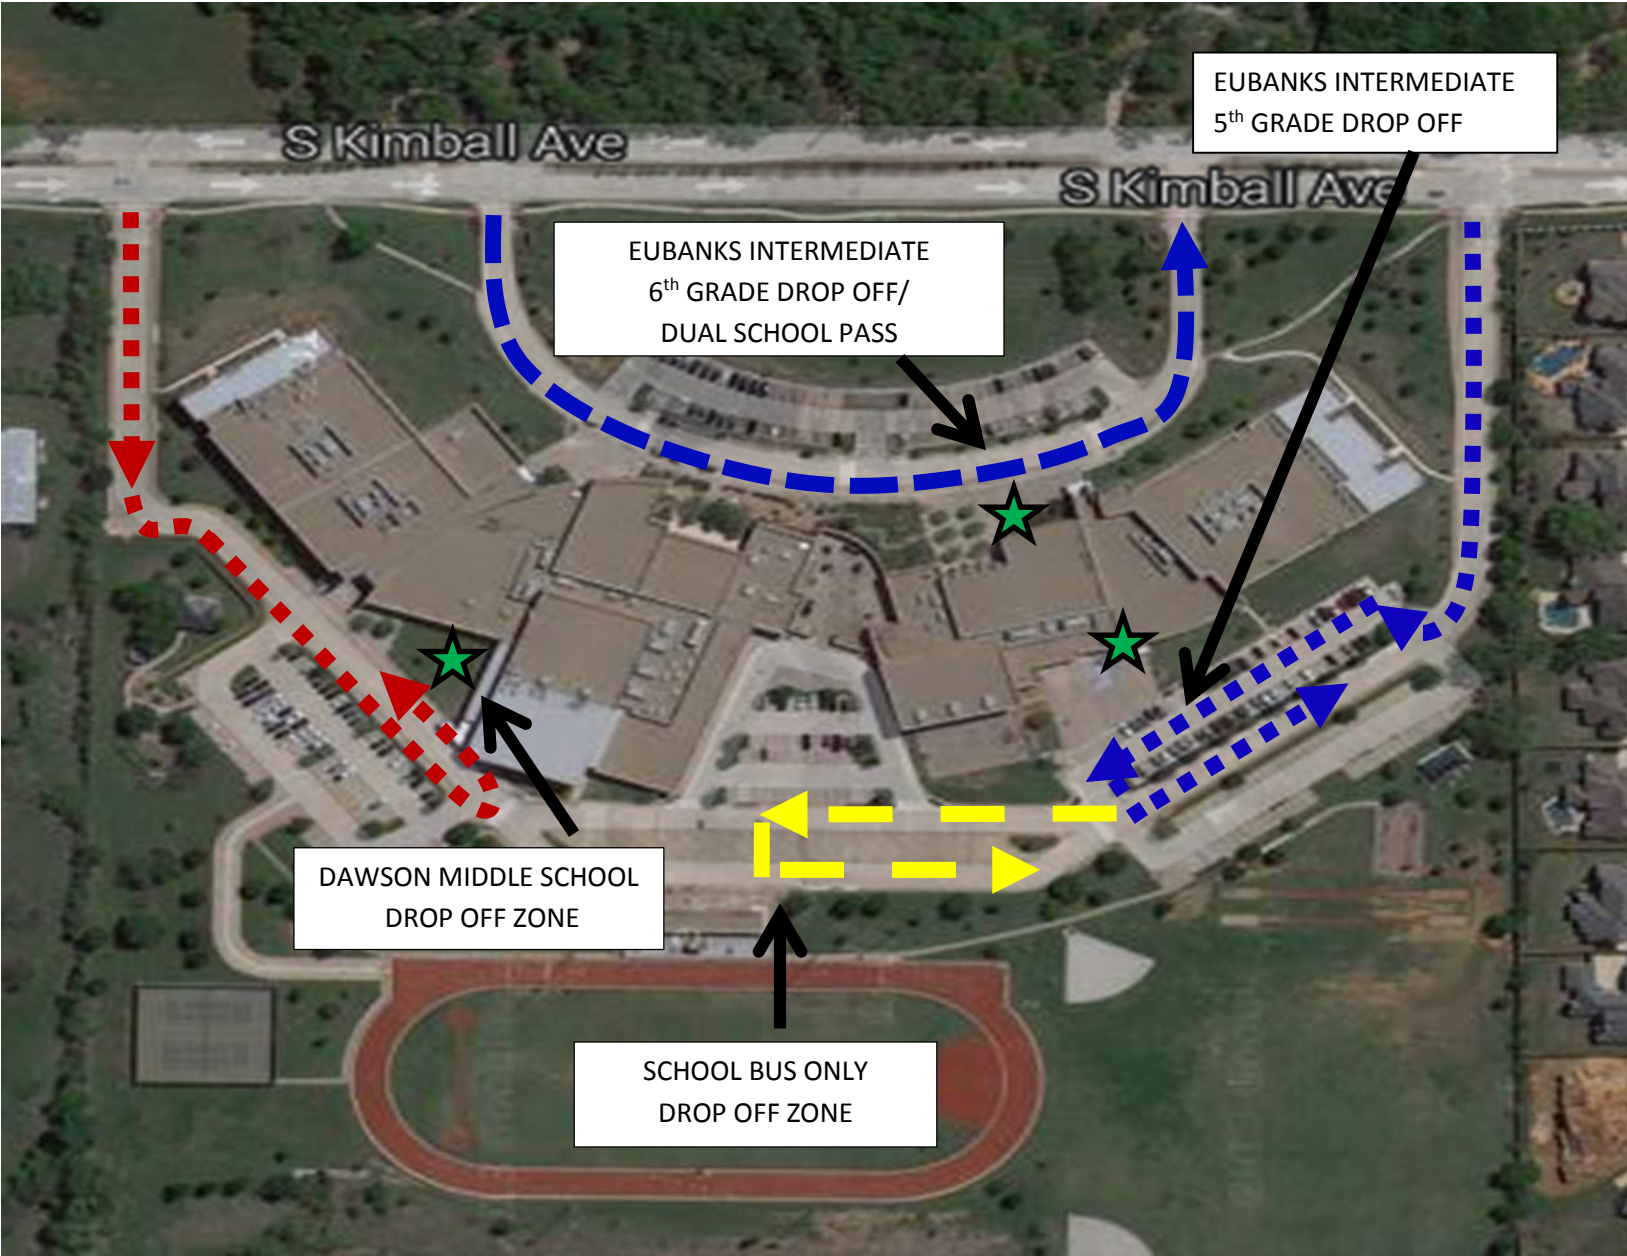

MORNING ARRIVAL ROUTES

ALL PM PICKUP FOR EIS IS IN BACK OF SCHOOL. ONLY BUSES ALLOWED IN FRONT DRIVE IN THE PM