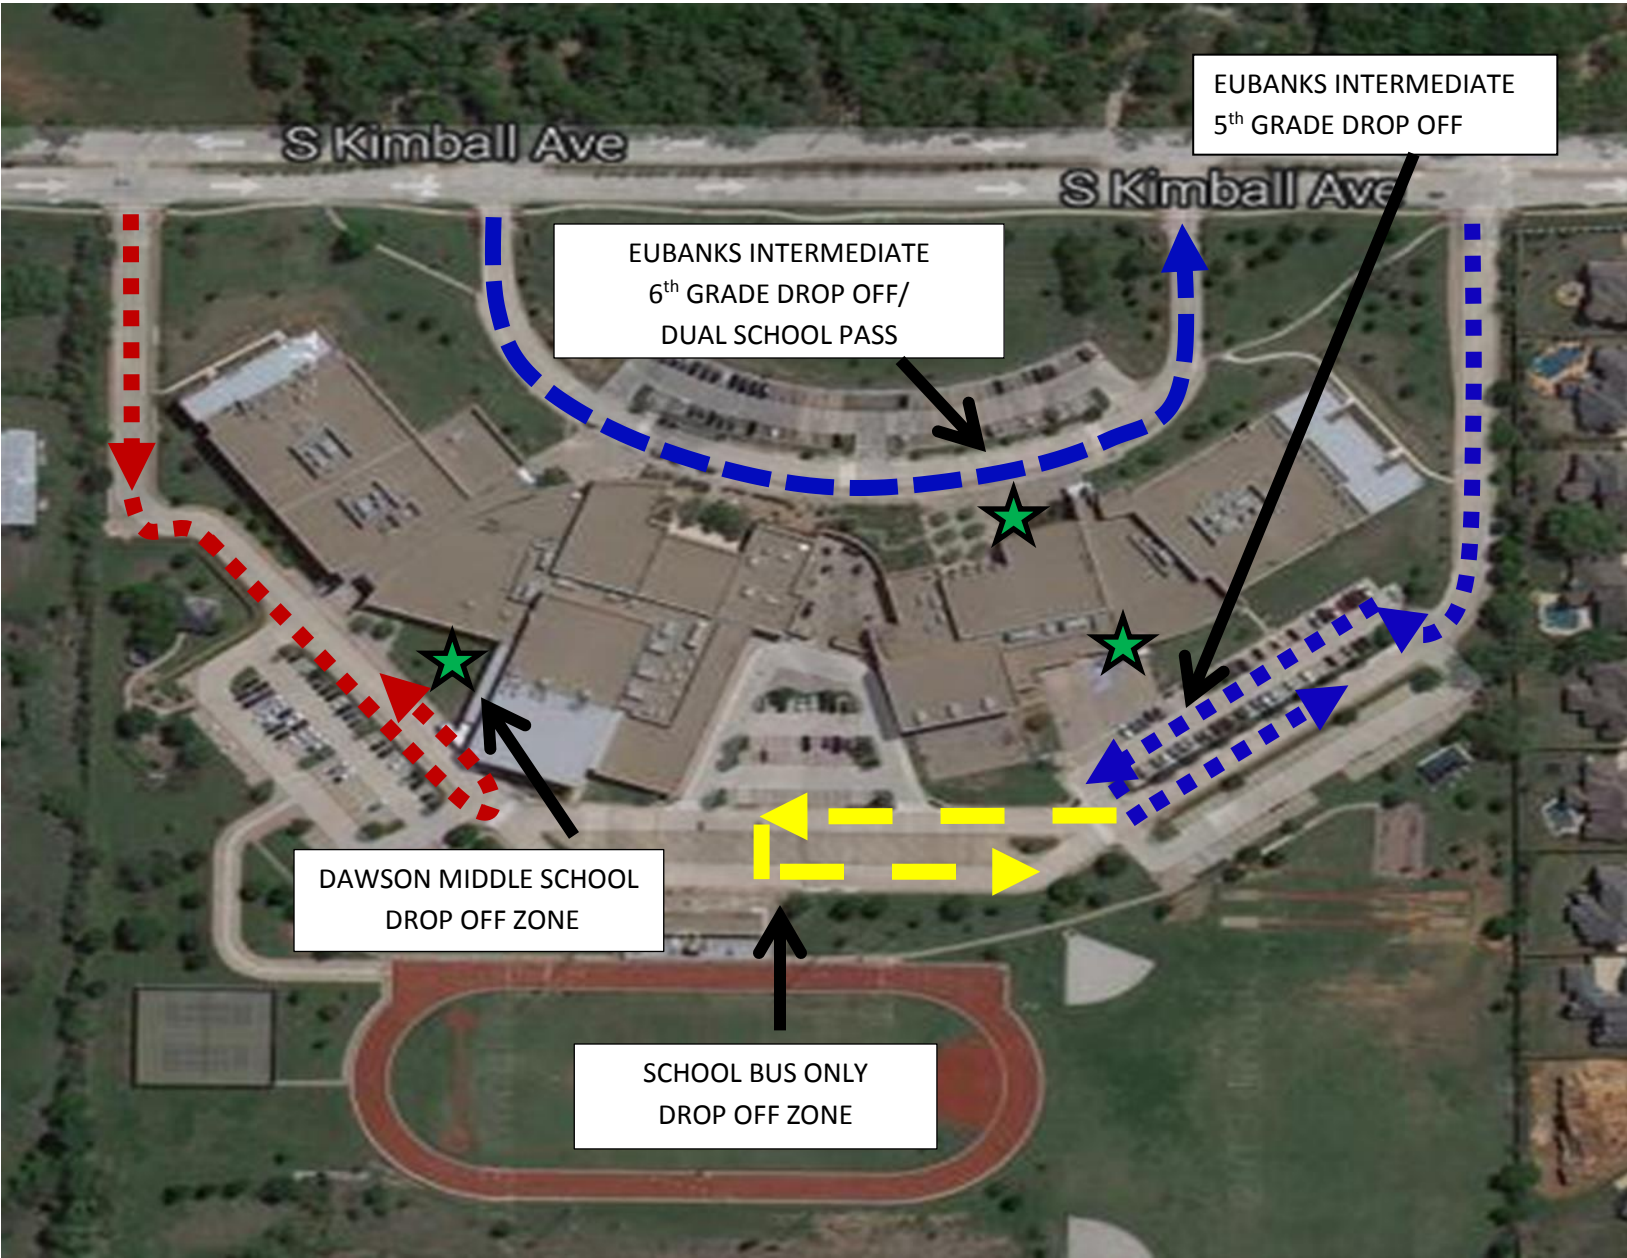

MORNING ARRIVAL ROUTES

ALL PM PICKUP FOR EIS IS IN BACK OF SCHOOL. ONLY BUSES ALLOWED IN FRONT DRIVE IN THE PM